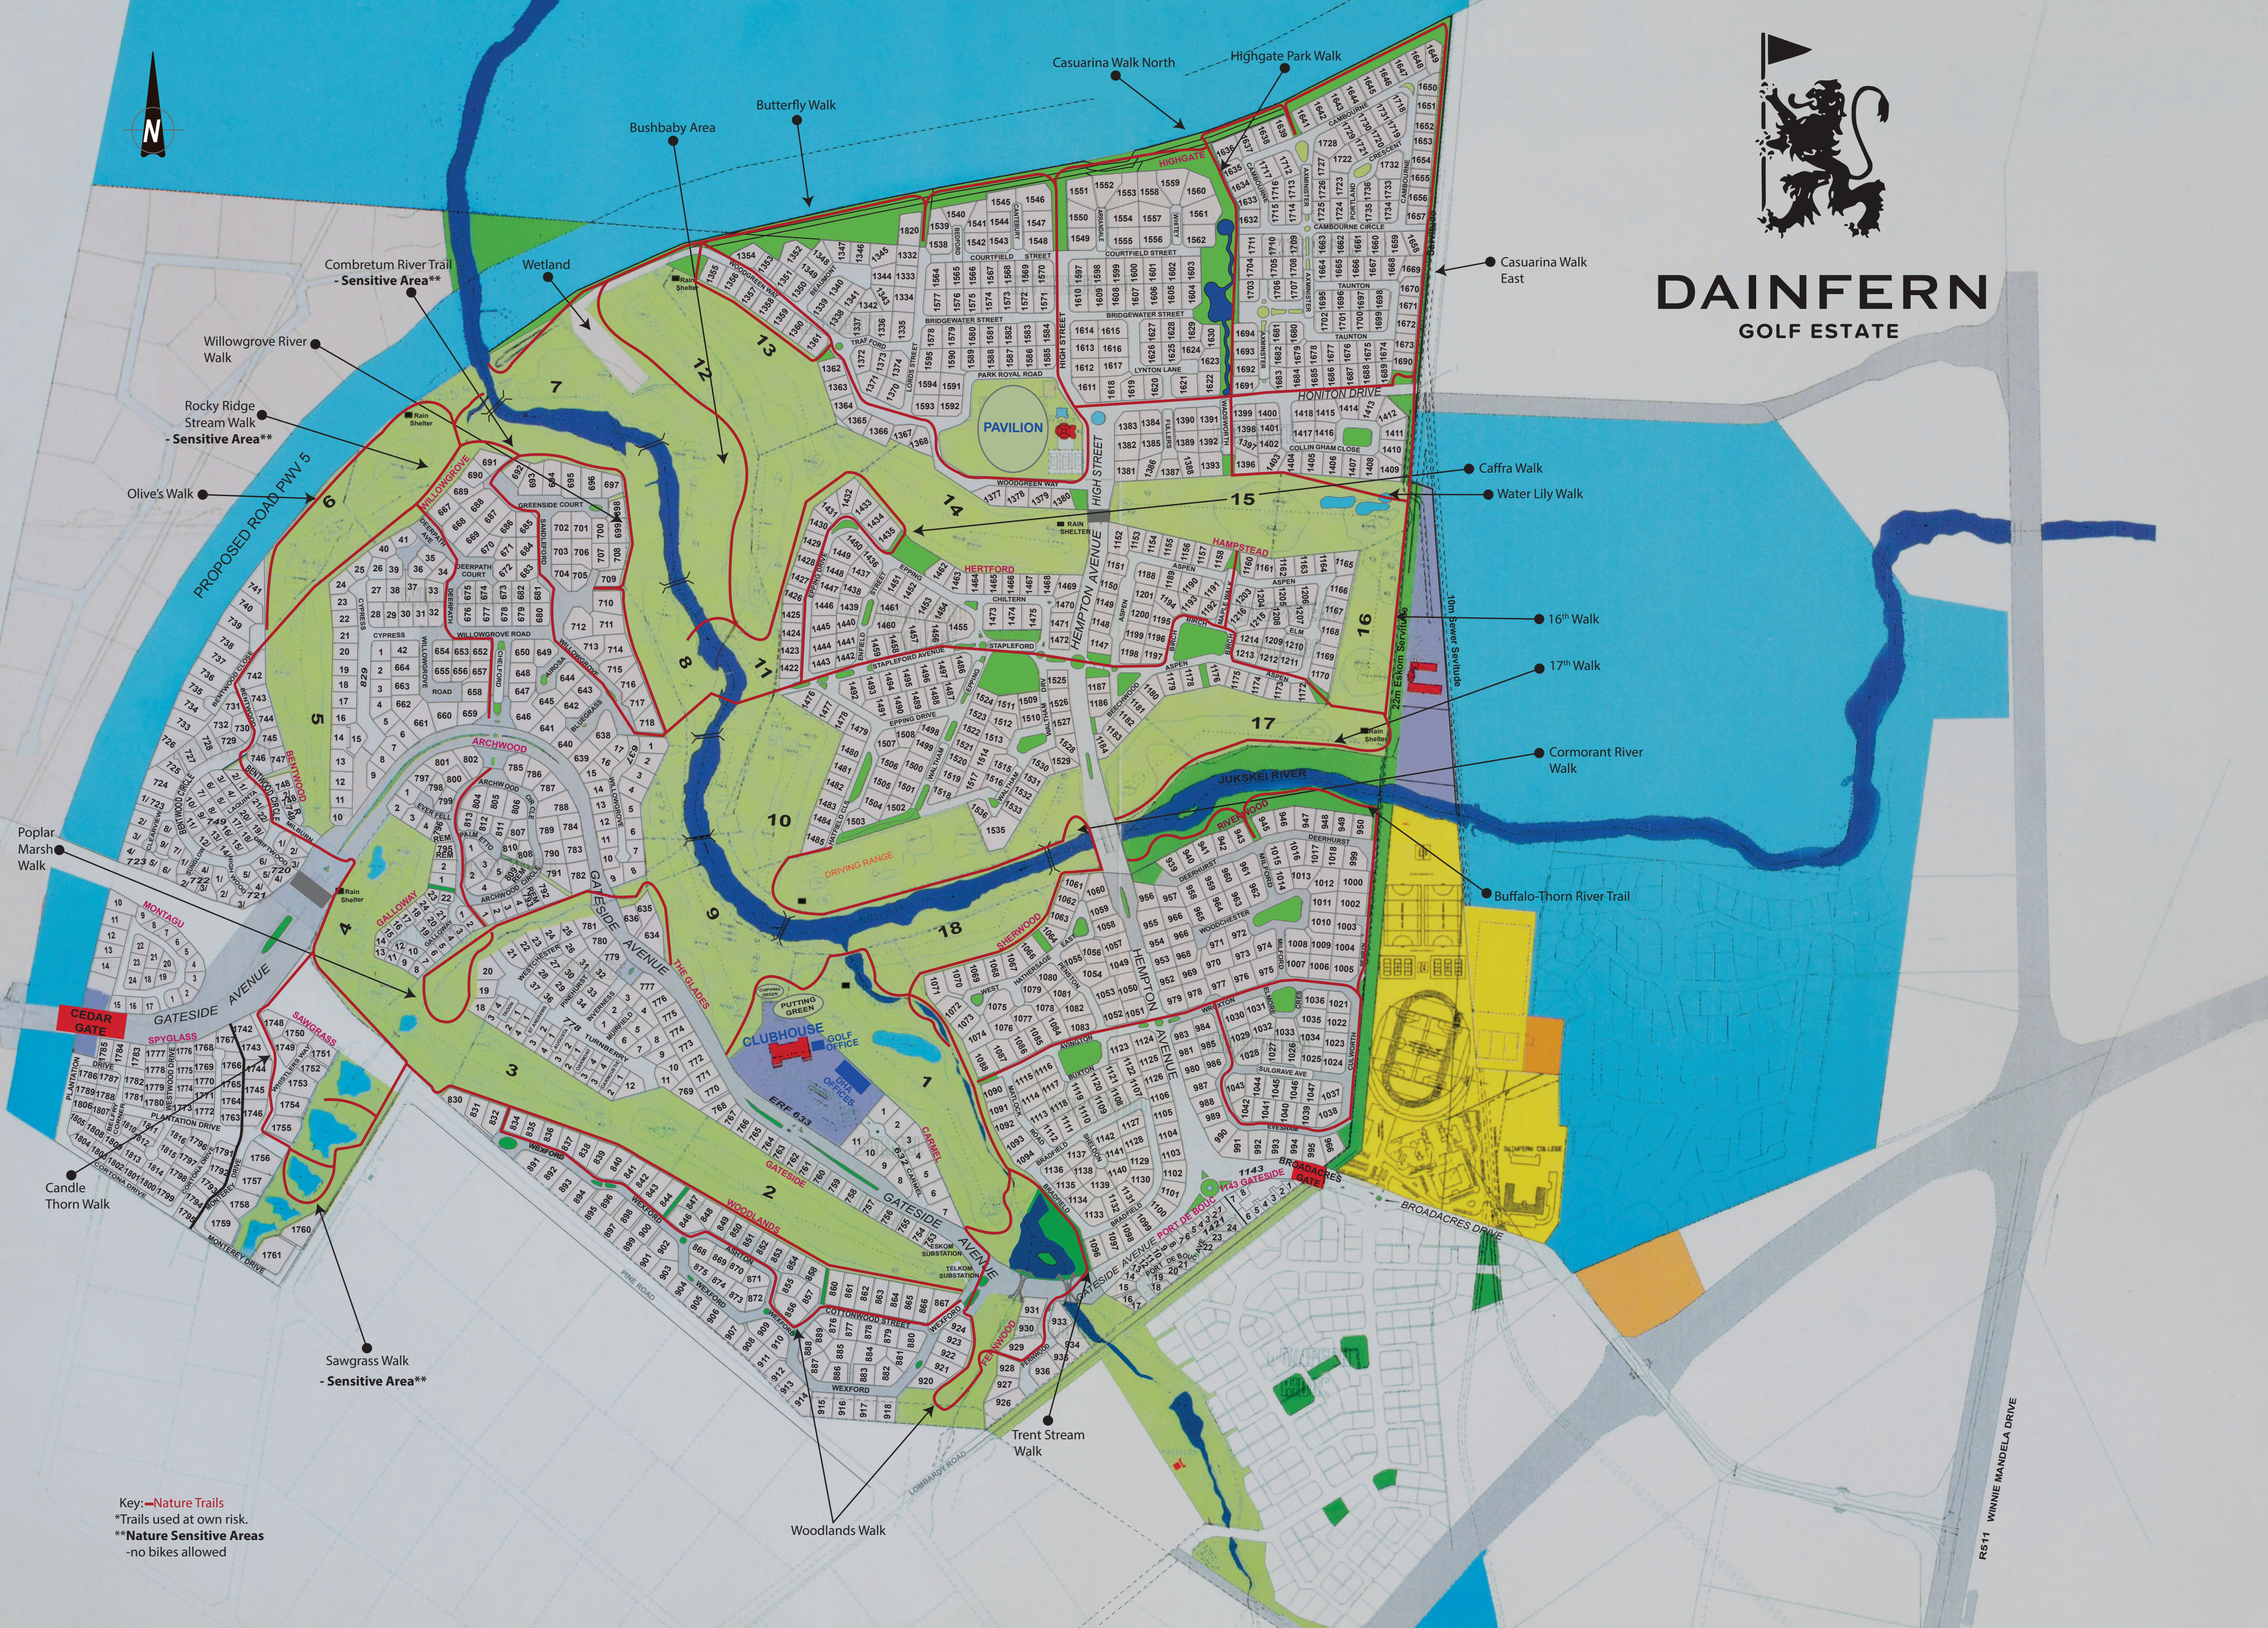

DAINFERN GOLF ESTATE

Key: — Nature Trails
 * Trails used at own risk.
 ** Nature Sensitive Areas
 - no bikes allowed

R511 WINNIE MANDELA DRIVE

Combretum River Trail - Sensitive Area**

Willowgrove River Walk

Rocky Ridge Stream Walk - Sensitive Area**

Olive's Walk

Poplar Marsh Walk

Candle Thorn Walk

Sawgrass Walk - Sensitive Area**

Woodlands Walk

Trent Stream Walk

Casuarina Walk North

Highgate Park Walk

Butterfly Walk

Bushbaby Area

Wetland

Casuarina Walk East

Caffra Walk

Water Lily Walk

16th Walk

17th Walk

Cormorant River Walk

Buffalo-Thorn River Trail